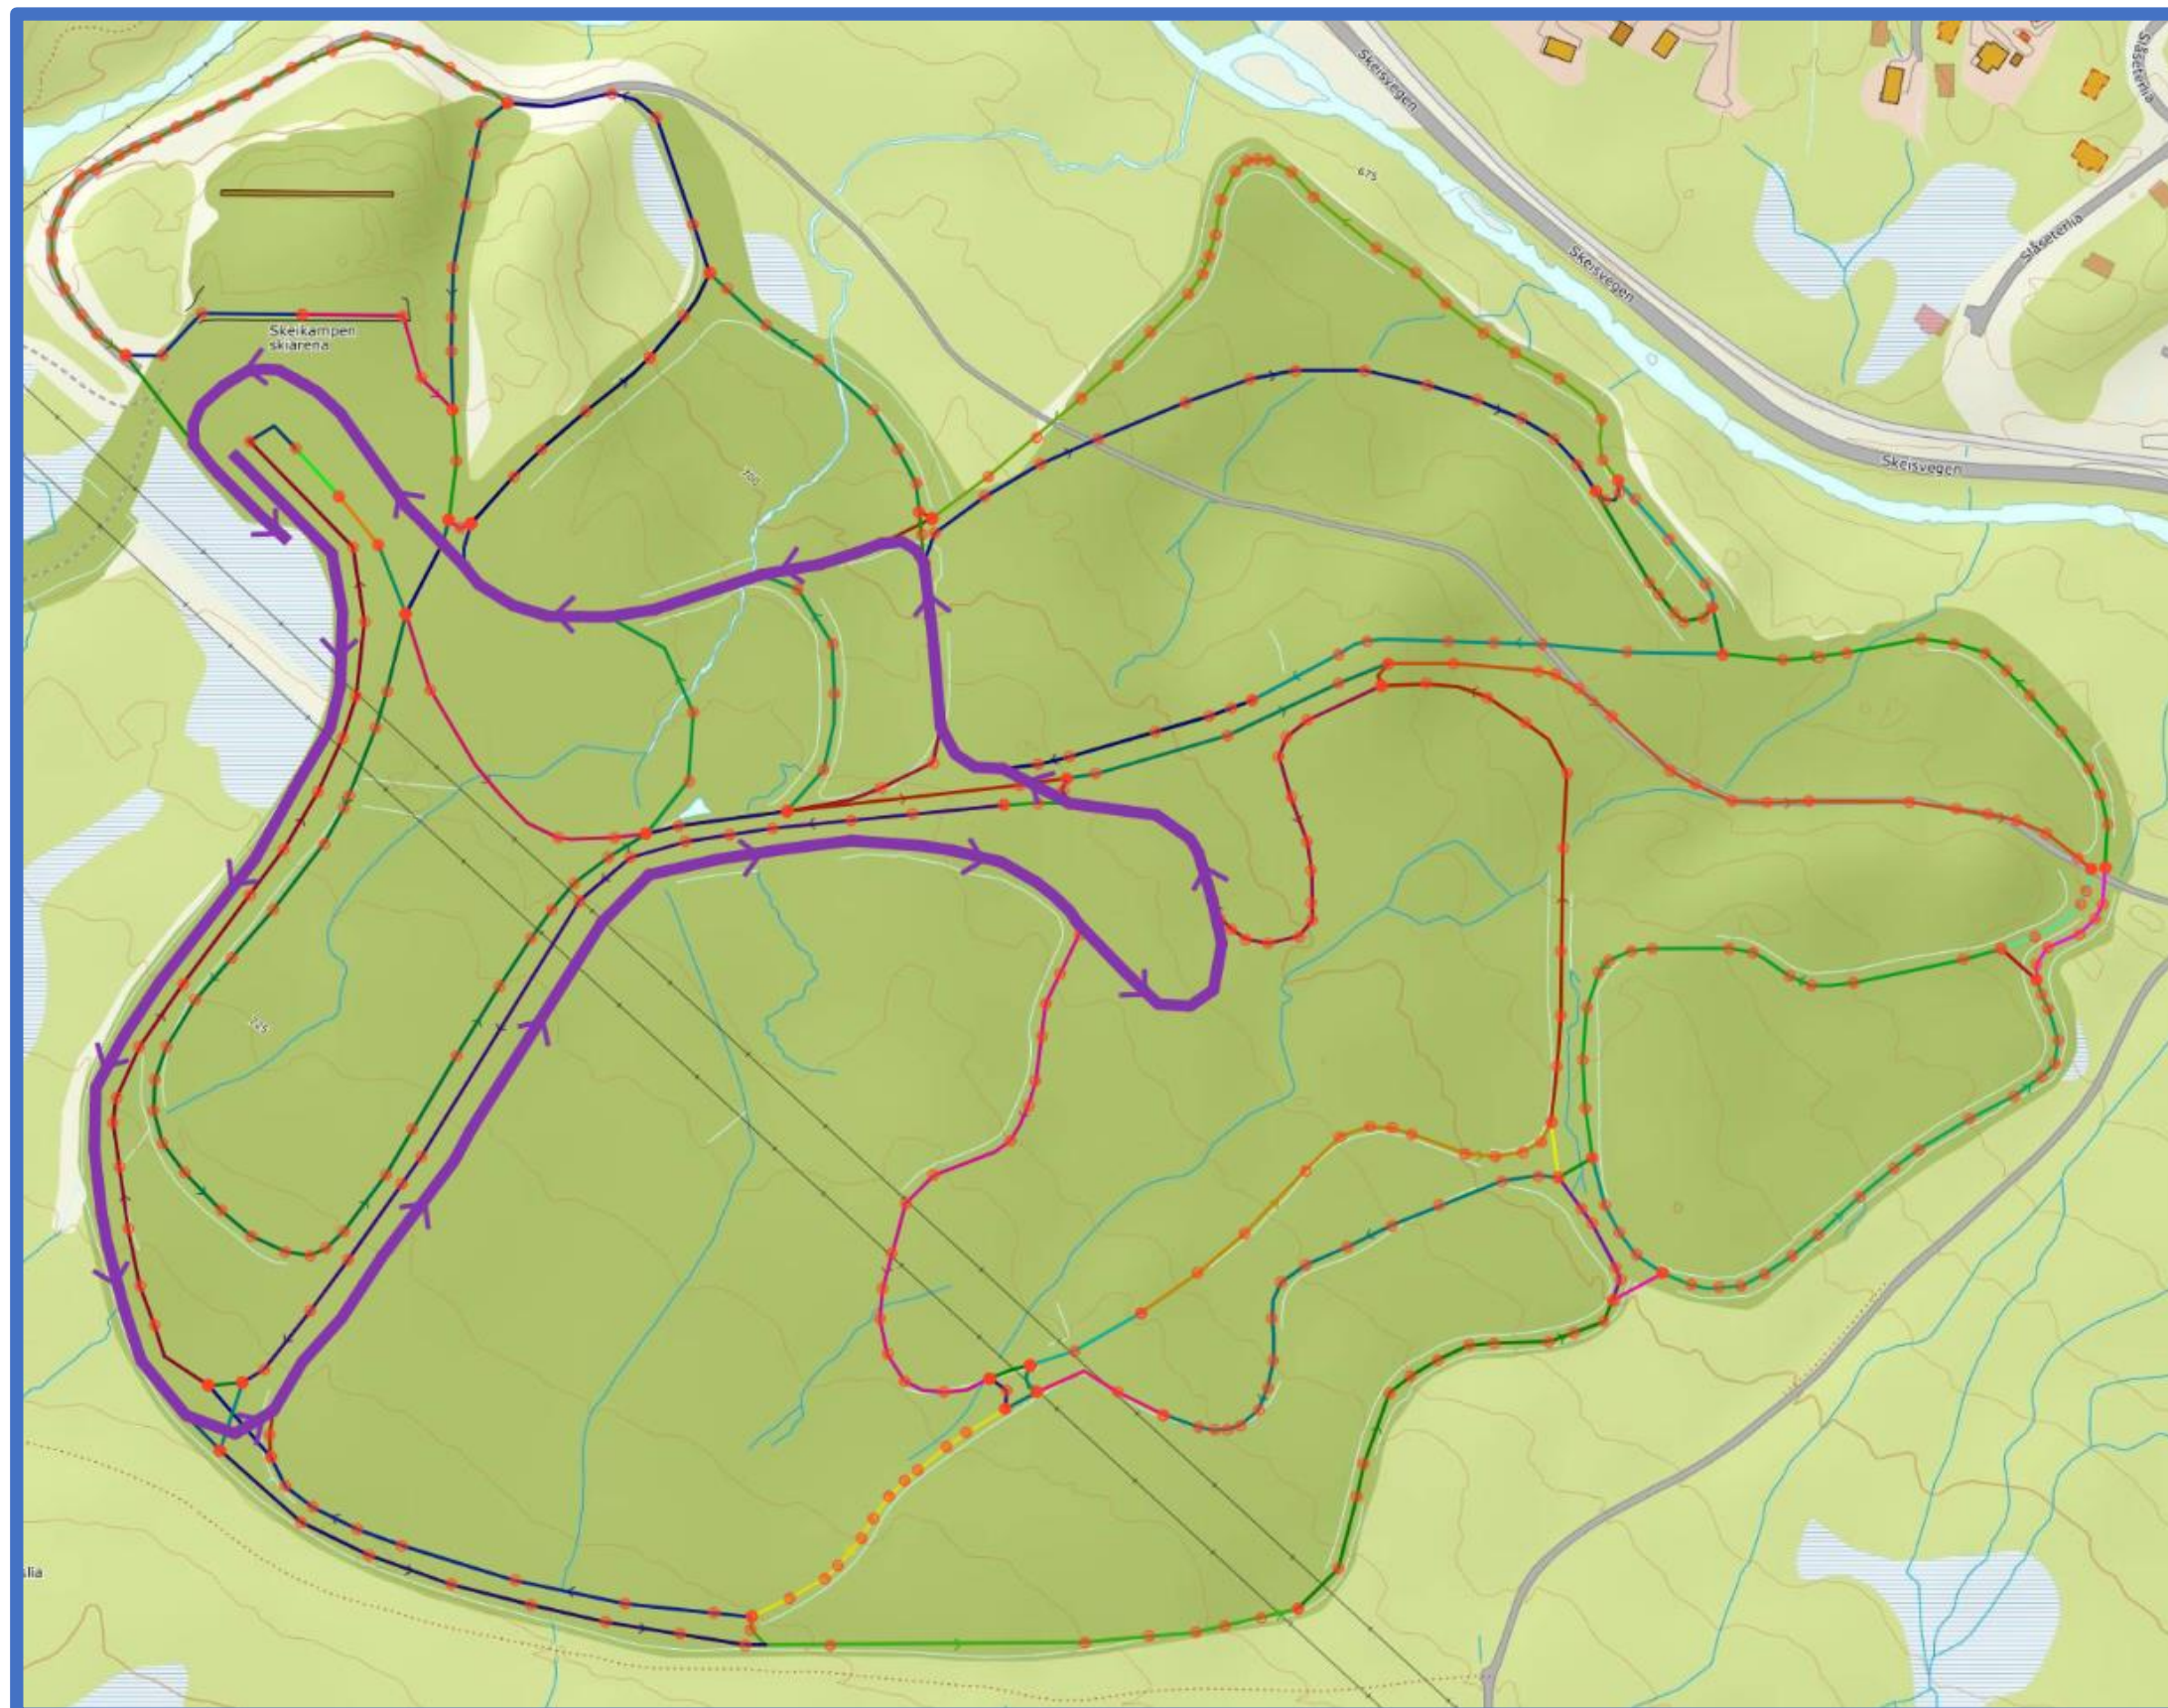

Skeikampen Skiarena

Løype: Barn 2 km Rød - Blå

Course length:	2,006m	Height difference (HD):	42m	Lowest point:	697m
Course category:	D	Maximum climb (MC):	18m	Highest point:	739m
		Total climb (TC):	58m		